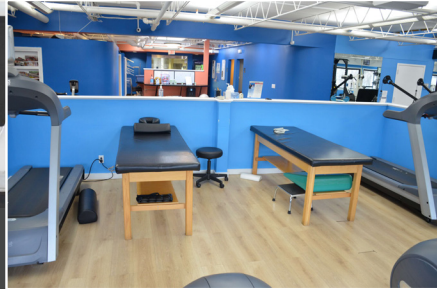

## REQUIREMENT:

- 17 ft of frontage
- 10-11 ft ceiling heights
- 800-1200 SF

## ABOUT

They are a physical therapy practice with locations in the Bronx and Westchester.

They provide the highest quality one-on-one individualized treatment to patients in a unique patient-focused and goal-oriented environment. Their unparalleled patient services allow mutual respect and care to foster relationships.