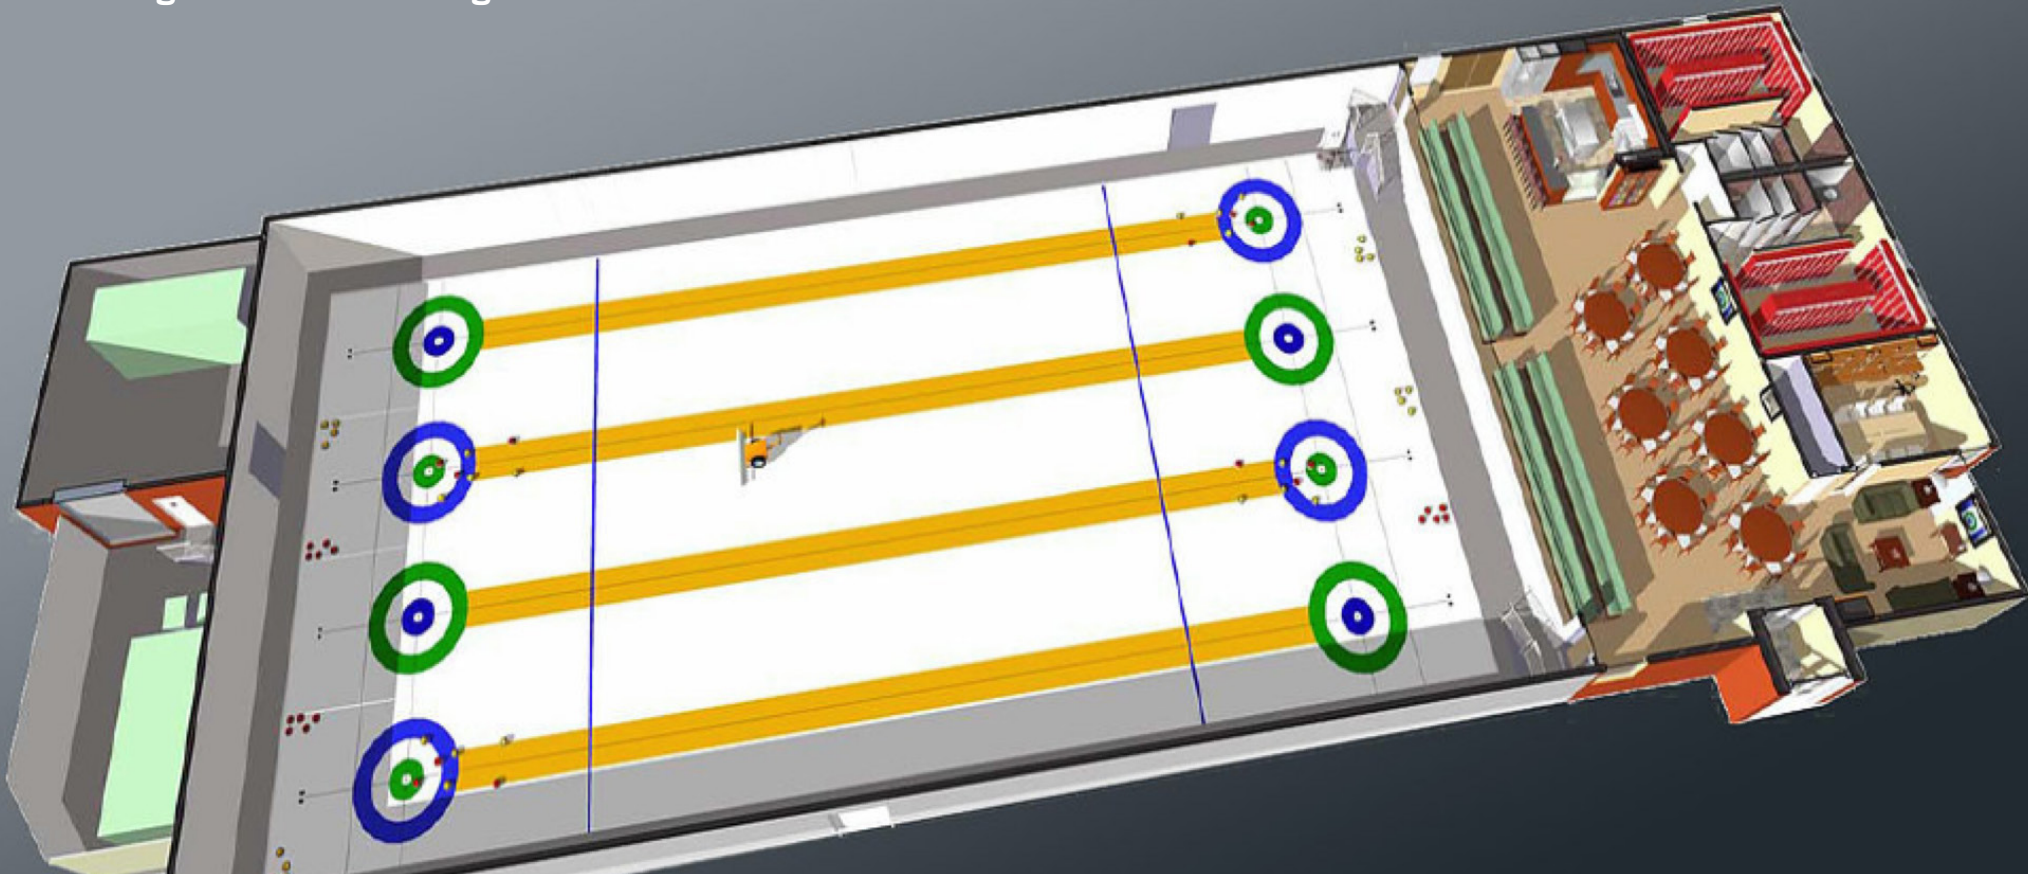

4 Curling Sheets Rendering